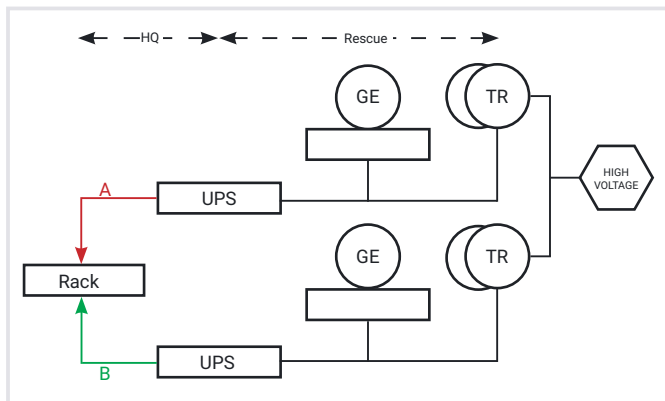

# ILIAD DATACENTER DESIGNS

---

**Evaluate and determine the architecture and redundancy level that best fits your business requirements.**

**TYPE 1 - SINGLE PATH / DUAL FEED**

**TYPE 2 - DUAL PATH / DUAL FEED**

**TYPE 3 - SINGLE PATH / DUAL FEED**

**TYPE 4 - DUAL PATH / DUAL FEED**

**TYPE 5 - DUAL PATH / DUAL FEED**

	SLA	DC
Type 1	99,98%	--
Type 2	99,99%	DC2, DC5
Type 3	99,9998%	DC2, DC5
Type 4	99,99986%	DC2, DC4
Type 5	100%	DC3