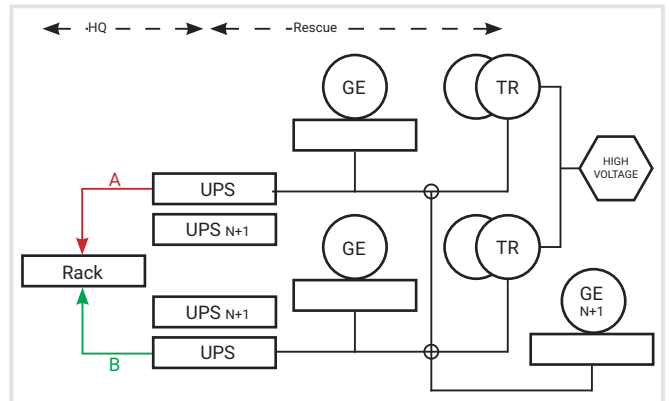

# ILIAD DATACENTER DESIGNS

---

**Evaluate and determine the architecture and redundancy level that best fits your business requirements.**

**TYPE 1 - SINGLE PATH / DUAL FEED**

**TYPE 2 - DUAL PATH / DUAL FEED**

**TYPE 3 - SINGLE PATH / DUAL FEED**

**TYPE 4 - DUAL PATH / DUAL FEED**

**TYPE 5 - DUAL PATH / DUAL FEED**

	SLA	DC
Type 1	99,98%	--
Type 2	99,99%	DC2, DC5
Type 3	99,9998%	DC2, DC5
Type 4	99,99986%	DC2, DC4
Type 5	100%	DC3