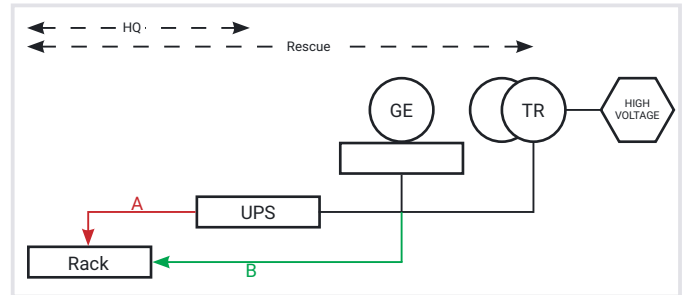

# ILIAD DATACENTER DESIGNS

---

**Evaluate and determine the architecture and redundancy level that best fits your business requirements.**

**TYPE 1 - SINGLE PATH / DUAL FEED**

**TYPE 2 - DUAL PATH / DUAL FEED**

**TYPE 3 - SINGLE PATH / DUAL FEED**

**TYPE 4 - DUAL PATH / DUAL FEED**

**TYPE 5 - DUAL PATH / DUAL FEED**

	SLA	DC
Type 1	99,98%	--
Type 2	99,99%	DC2, DC5
Type 3	99,9998%	DC2, DC5
Type 4	99,99986%	DC2, DC4
Type 5	100%	DC3