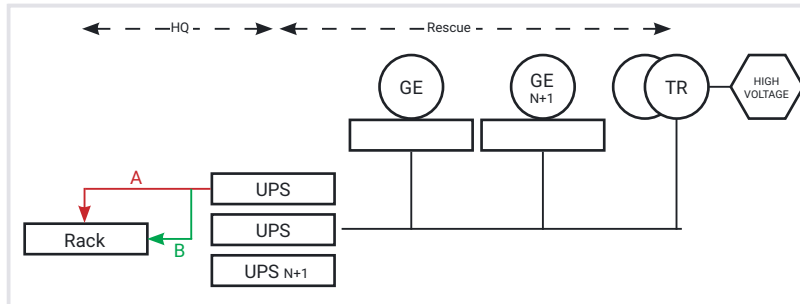

# ILIAD DATACENTER DESIGNS

---

**Evaluate and determine the architecture and redundancy level that best fits your business requirements.**

**TYPE 1 - SINGLE PATH / DUAL FEED**

**TYPE 2 - DUAL PATH / DUAL FEED**

**TYPE 3 - SINGLE PATH / DUAL FEED**

**TYPE 4 - DUAL PATH / DUAL FEED**

**TYPE 5 - DUAL PATH / DUAL FEED**

	SLA	DC
Type 1	99,98%	--
Type 2	99,99%	DC2, DC5
Type 3	99,9998%	DC2, DC5
Type 4	99,99986%	DC2, DC4
Type 5	100%	DC3