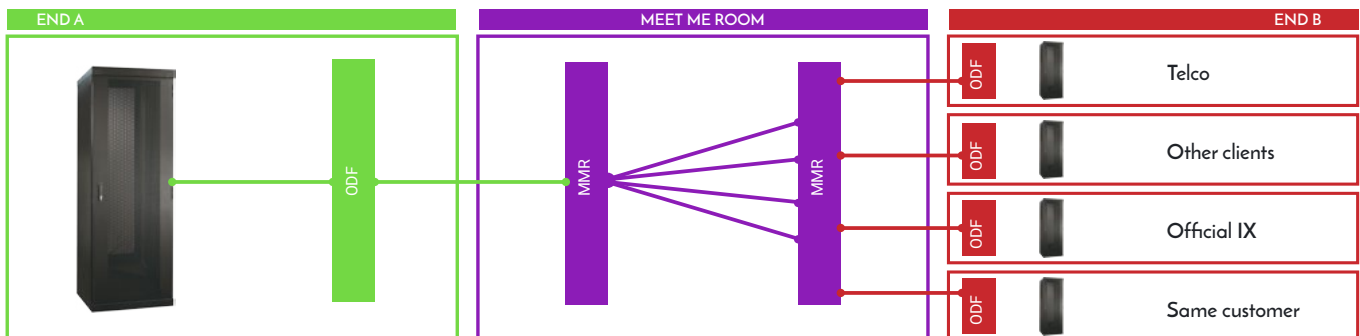

FIBER CROSS CONNECT

N.B. Each cross connect comes with a 4 hours recovery time.